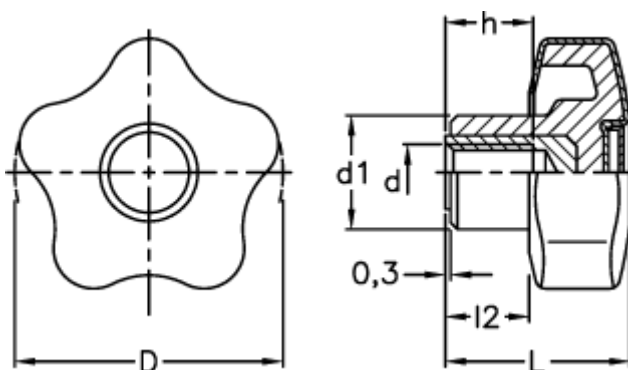

# Data Sheet

Article number: 23021700624

Description: E+G Lobe knob

VCT.53 B-M10-SOFT, centre cap RAL1021 - yellow

## Measures

---

d = M10

D = 53

d1 = 19

h = 17

L = 34.0